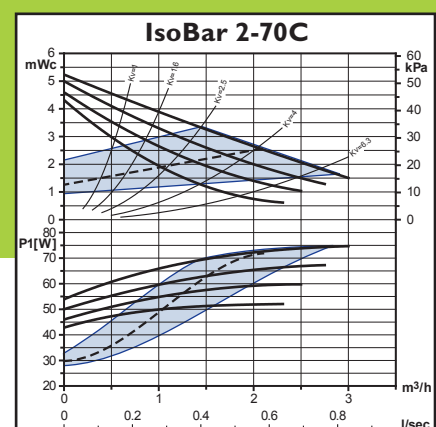

IsoBar self-regulating circulators from Smedegaard are the answer to energy waste and velocity noise in heating installations. The IsoBar circulator is automatically self-adjusting in relation to the requirement of the installation. IsoBar circulators are designed with the Smedegaard I-2-3 motors, providing economic, environmental and technical advantages.