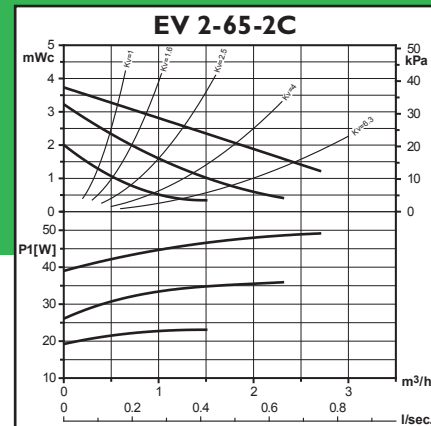

Domestic circulators are designed for efficiency and minimum energy consumption. The materials used are environmentally friendly. The rotor is encased in stainless steel, with a stainless steel shaft and carbon bearings, assuring quiet operation and long life.