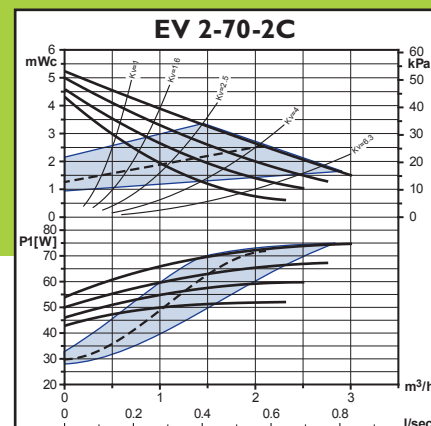

Domestic circulators are designed for efficiency and minimum energy consumption. The materials used are environmentally friendly. The rotor is encased in stainless steel, with a stainless steel shaft and carbon bearings, assuring quiet operation and long life.