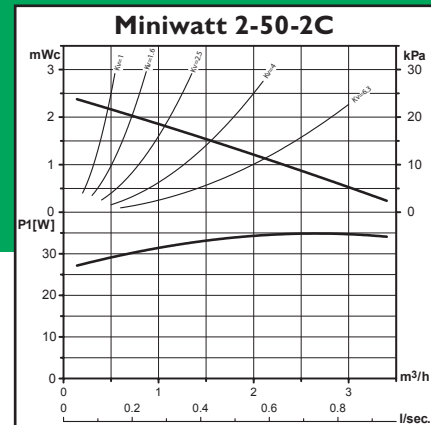

Domestic circulators are designed for efficiency and minimum energy consumption. The materials used are environmentally friendly. The rotor is encased in stainless steel, with a stainless steel shaft and carbon bearings, assuring quiet operation and long life.