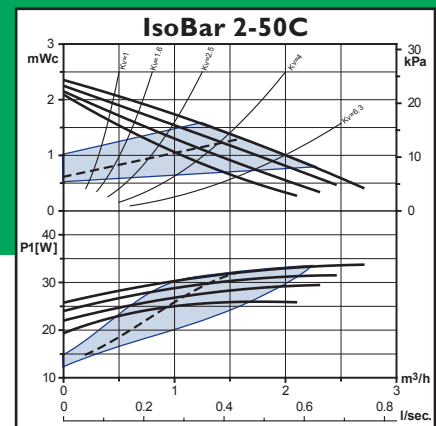

IsoBar self-regulating circulators from Smedegaard are the answer to energy waste and velocity noise in heating installations. The IsoBar circulator is automatically self-adjusting in relation to the requirement of the installation. IsoBar circulators are designed with the Smedegaard I-2-3 motors, providing economic, environmental and technical advantages.