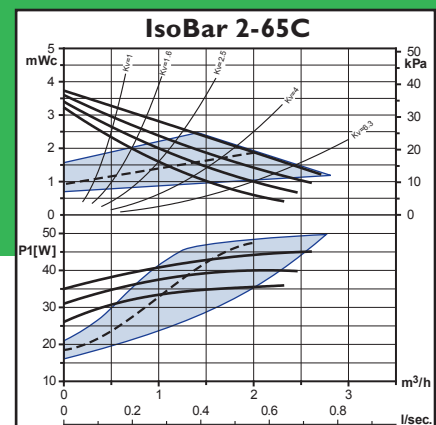

IsoBar self-regulating circulators from Smedegaard are the answer to energy waste and velocity noise in heating installations. The IsoBar circulator is automatically self-adjusting in relation to the requirement of the installation. IsoBar circulators are designed with the Smedegaard I-2-3 motors, providing economic, environmental and technical advantages.